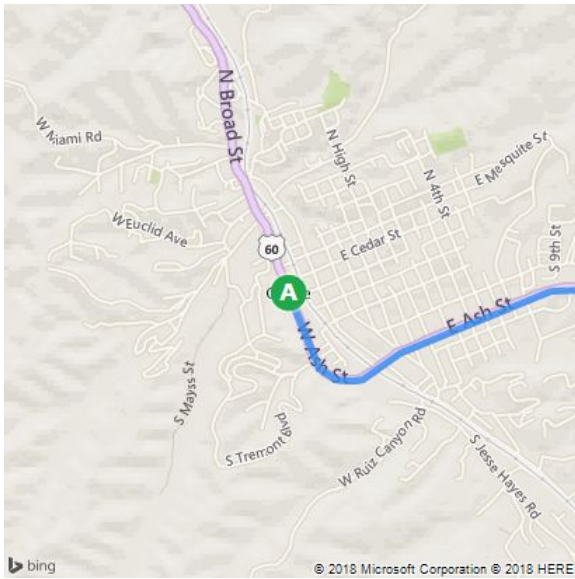

A Globe, Arizona, United States

B Gila County Fairgrounds

13 min, 6.3 mi

Light traffic (11 min without traffic)

Via US-60, E Fairgrounds Rd

A Globe

↑	1. Depart US-60 / W Ash St toward W Oak St ▲ <i>Minor Congestion</i>	1.7 mi
↑	2. Keep left to stay on US-60 / AZ-77 Taco Bell on the corner ▲ <i>Minor Congestion</i>	3.5 mi
↘	3. Turn right onto E Fairgrounds Rd	1.1 mi
	4. Arrive at E Fairgrounds Rd The last intersection is E Homestead Ave	

B Gila County Fairgrounds

A Globe, Arizona, United States

B Gila County Fairgrounds

These directions are subject to the Microsoft® Service Agreement and are for informational purposes only. No guarantee is made regarding their completeness or accuracy. Construction projects, traffic, or other events may cause actual conditions to differ from these results. Map and traffic data © 2018 HERE™.