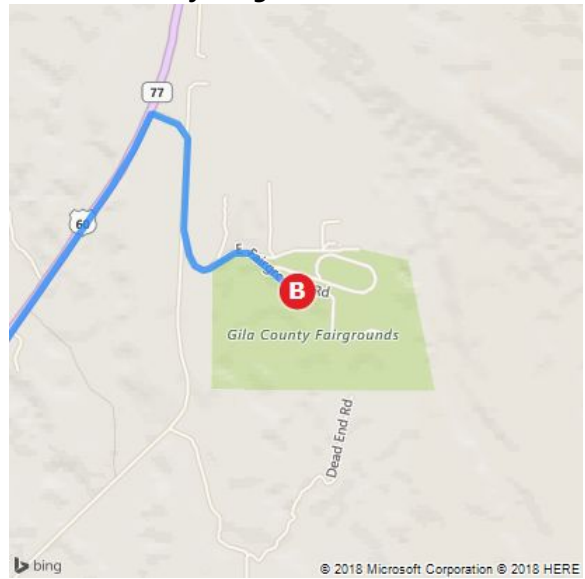

A Globe, Arizona, United States

B Gila County Fairgrounds

13 min, 6.3 mi

Light traffic (11 min without traffic)

Via US-60, E Fairgrounds Rd

A Globe

↑	1. Depart US-60 / W Ash St toward W Oak St ▲ <i>Minor Congestion</i>	1.7 mi
↑	2. Keep left to stay on US-60 / AZ-77 Taco Bell on the corner ▲ <i>Minor Congestion</i>	3.5 mi
↘	3. Turn right onto E Fairgrounds Rd	1.1 mi
	4. Arrive at E Fairgrounds Rd The last intersection is E Homestead Ave	

B Gila County Fairgrounds

A Globe, Arizona, United States

B Gila County Fairgrounds

These directions are subject to the Microsoft® Service Agreement and are for informational purposes only. No guarantee is made regarding their completeness or accuracy. Construction projects, traffic, or other events may cause actual conditions to differ from these results. Map and traffic data © 2018 HERE™.