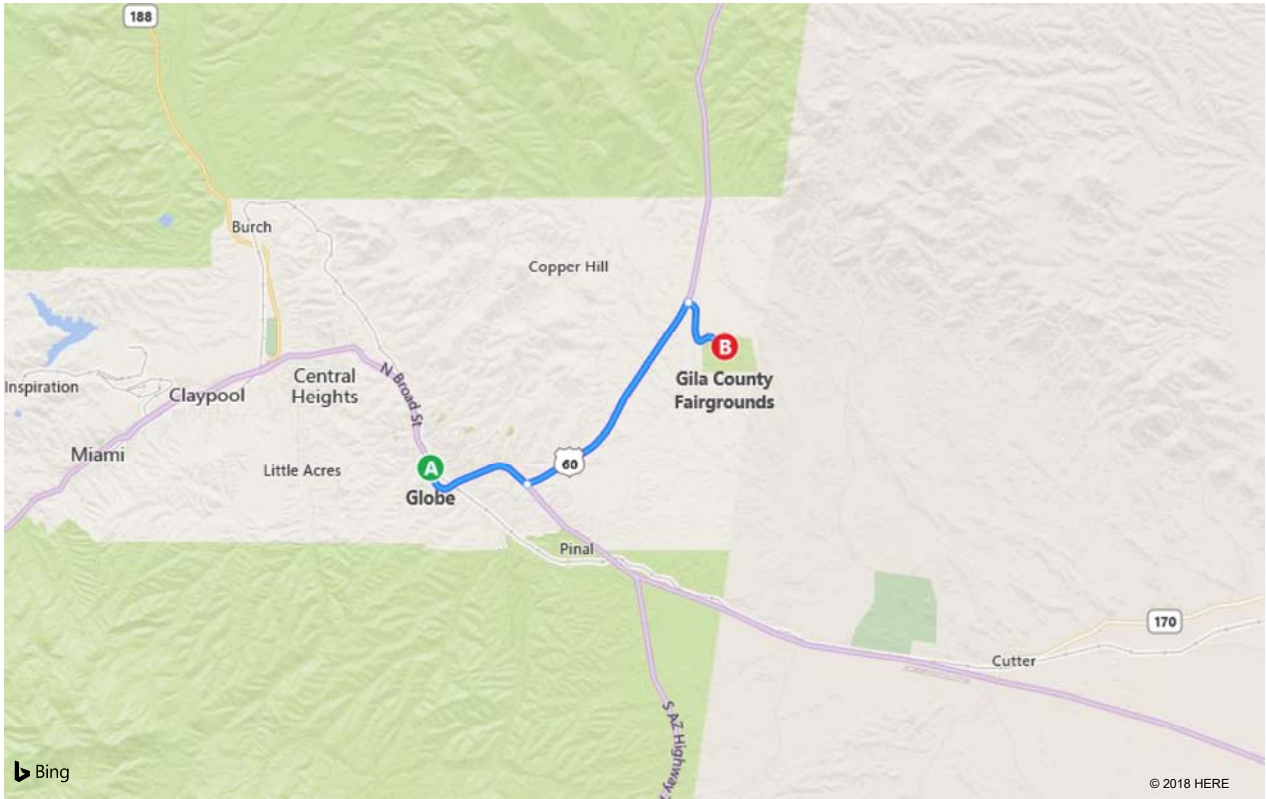

A Globe, Arizona, United States

B Gila County Fairgrounds

13 min, 6.3 mi

Light traffic (11 min without traffic)

Via US-60, E Fairgrounds Rd

A Globe

↑	1. Depart US-60 / W Ash St toward W Oak St ▲ <i>Minor Congestion</i>	1.7 mi
↑	2. Keep left to stay on US-60 / AZ-77 Taco Bell on the corner ▲ <i>Minor Congestion</i>	3.5 mi
↘	3. Turn right onto E Fairgrounds Rd	1.1 mi
	4. Arrive at E Fairgrounds Rd The last intersection is E Homestead Ave	

B Gila County Fairgrounds

A Globe, Arizona, United States

B Gila County Fairgrounds

These directions are subject to the Microsoft® Service Agreement and are for informational purposes only. No guarantee is made regarding their completeness or accuracy. Construction projects, traffic, or other events may cause actual conditions to differ from these results. Map and traffic data © 2018 HERE™.