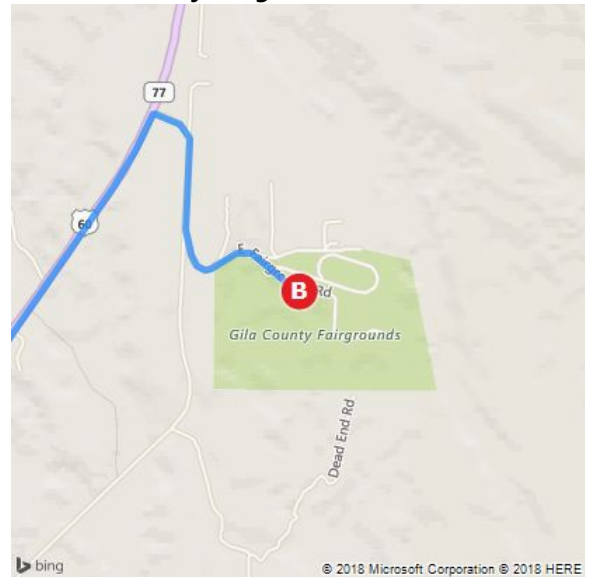

**A** Safford, Arizona, United States

**B** Gila County Fairgrounds

**1 hr 36 min, 80.7 mi**

Light traffic (1 hr 22 min without traffic)

Via US-70

**A** Safford

↑	1. Depart <b>US-70 / W 5th St</b> toward S 2nd Ave ▲ <i>Minor Congestion</i>	76.1 mi, 1 hr 15 min
↘	2. Turn <b>right</b> onto <b>US-60 / AZ-77</b> Taco Bell on the corner	3.5 mi
↘	3. Turn <b>right</b> onto <b>E Fairgrounds Rd</b>	1.1 mi
	4. Arrive at <b>E Fairgrounds Rd</b> The last intersection is E Homestead Ave	

**B** Gila County Fairgrounds

**A Safford, Arizona, United States**

**B Gila County Fairgrounds**

These directions are subject to the Microsoft® Service Agreement and are for informational purposes only. No guarantee is made regarding their completeness or accuracy. Construction projects, traffic, or other events may cause actual conditions to differ from these results. Map and traffic data © 2018 HERE™.