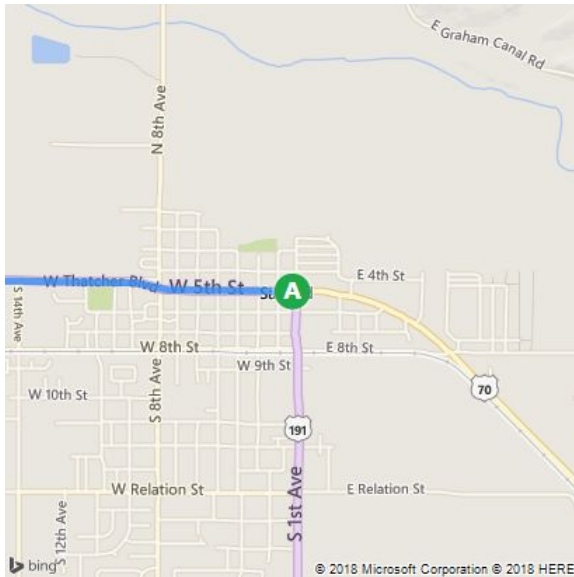

**A** Safford, Arizona, United States

**B** Gila County Fairgrounds

**1 hr 36 min, 80.7 mi**

Light traffic (1 hr 22 min without traffic)

Via US-70

**A** Safford

↑	1. Depart <b>US-70 / W 5th St</b> toward S 2nd Ave ▲ <i>Minor Congestion</i>	76.1 mi, 1 hr 15 min
↘	2. Turn <b>right</b> onto <b>US-60 / AZ-77</b> Taco Bell on the corner	3.5 mi
↘	3. Turn <b>right</b> onto <b>E Fairgrounds Rd</b>	1.1 mi
	4. Arrive at <b>E Fairgrounds Rd</b> The last intersection is E Homestead Ave	

**B** Gila County Fairgrounds

**A Safford, Arizona, United States**

**B Gila County Fairgrounds**

These directions are subject to the Microsoft® Service Agreement and are for informational purposes only. No guarantee is made regarding their completeness or accuracy. Construction projects, traffic, or other events may cause actual conditions to differ from these results. Map and traffic data © 2018 HERE™.