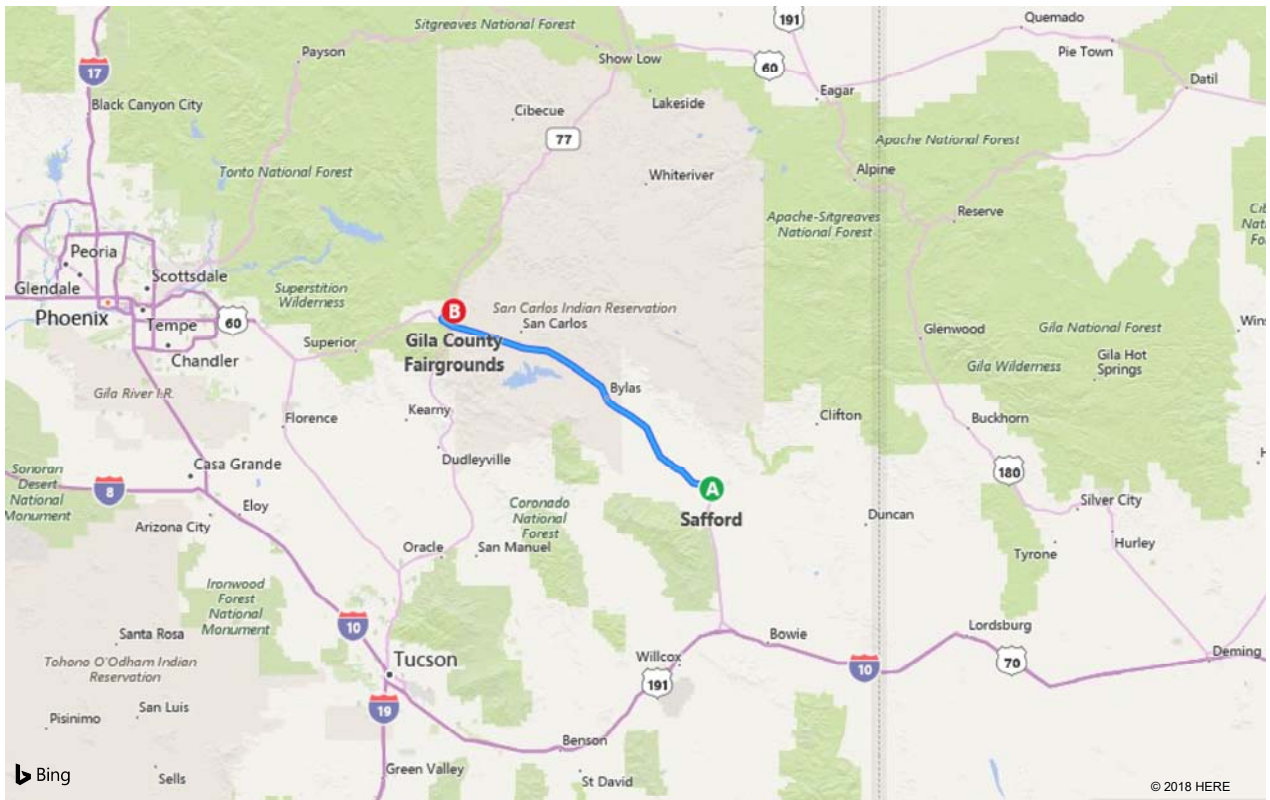

**A** Safford, Arizona, United States

**B** Gila County Fairgrounds

**1 hr 36 min, 80.7 mi**

Light traffic (1 hr 22 min without traffic)

Via US-70

**A** Safford

↑	1. Depart <b>US-70 / W 5th St</b> toward S 2nd Ave ▲ <i>Minor Congestion</i>	76.1 mi, 1 hr 15 min
↘	2. Turn <b>right</b> onto <b>US-60 / AZ-77</b> Taco Bell on the corner	3.5 mi
↘	3. Turn <b>right</b> onto <b>E Fairgrounds Rd</b>	1.1 mi
	4. Arrive at <b>E Fairgrounds Rd</b> The last intersection is E Homestead Ave	

**B** Gila County Fairgrounds

**A Safford, Arizona, United States**

**B Gila County Fairgrounds**

These directions are subject to the Microsoft® Service Agreement and are for informational purposes only. No guarantee is made regarding their completeness or accuracy. Construction projects, traffic, or other events may cause actual conditions to differ from these results. Map and traffic data © 2018 HERE™.