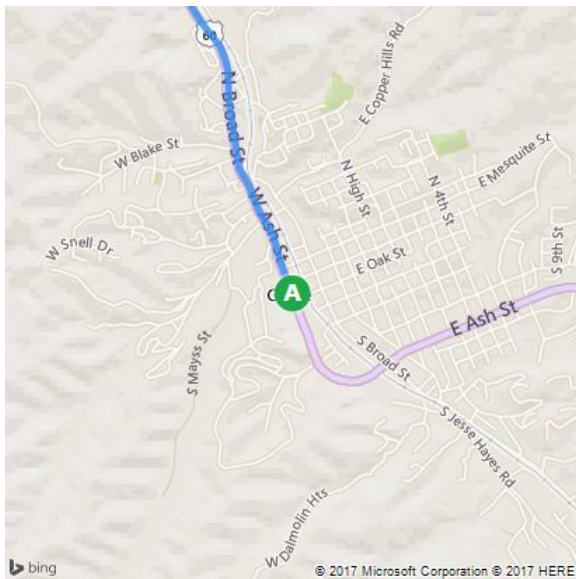

A Globe
B Roosevelt Resort Park, 350 N Stagecoach Trl, Roosevelt, AZ 85545

29 min, 22.1 mi
Light traffic (26 min without traffic)
Via US-60, AZ-188

GCCGA 2017 Auction Wrap-Up Meeting
Saturday, June 3, 2017
Meeting at 10:30 AM
Complementary Rib-Eye Sandwich Lunch at 12 noon

A Globe

↑	1. Depart US-60 / W Ash St toward W Cedar St	3.3 mi
↘	2. Turn right onto AZ-188 / N AZ Highway 188	18.2 mi, 20 min
↘	3. Turn right onto N Stagecoach Trl	0.5 mi
	4. Arrive at N Stagecoach Trl on the left The last intersection is Roosevelt Lake Resort If you reach E Minnow Cv, you've gone too far	

B Roosevelt Resort Park

A Globe

B Roosevelt Resort Park, 350 N Stagecoach...

These directions are subject to the Microsoft® Service Agreement and are for informational purposes only. No guarantee is made regarding their completeness or accuracy. Construction projects, traffic, or other events may cause actual conditions to differ from these results. Map and traffic data © 2017 HERE™.