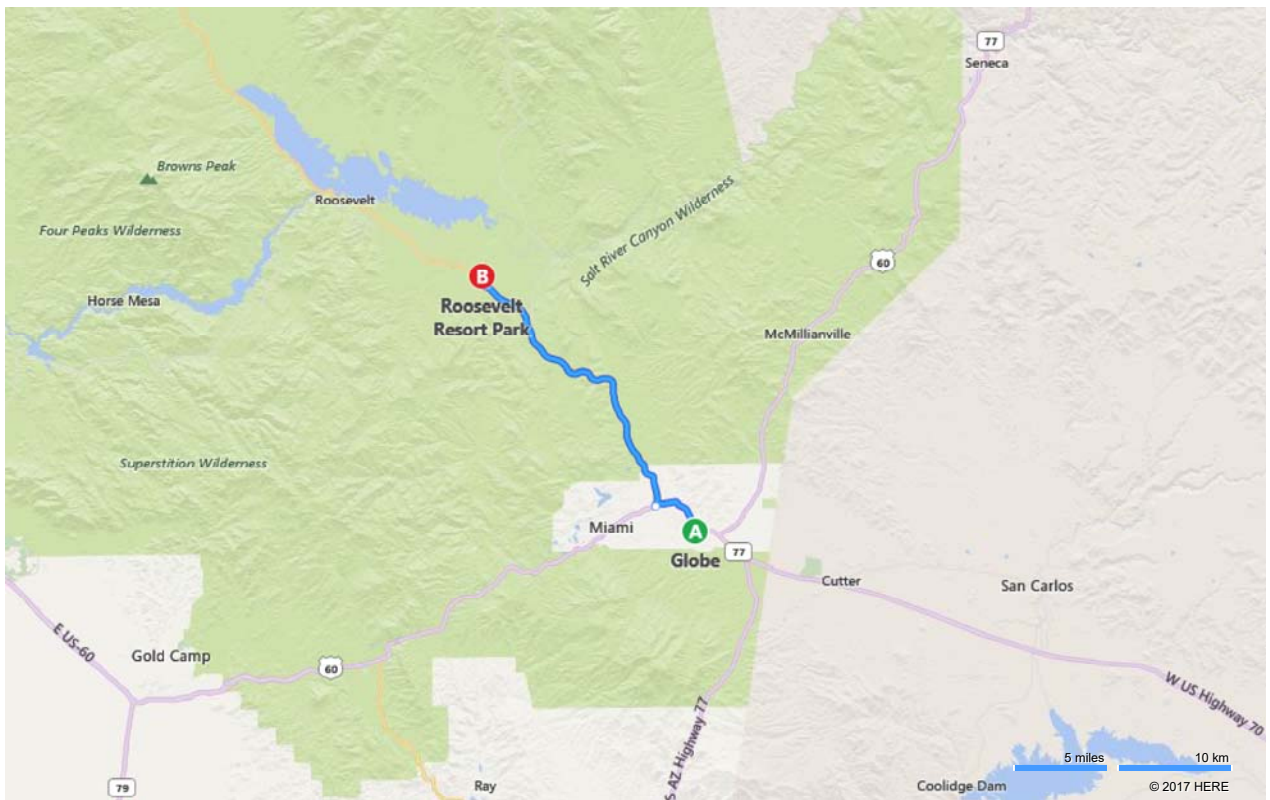

A Globe
B Roosevelt Resort Park, 350 N Stagecoach Trl, Roosevelt, AZ 85545

29 min, 22.1 mi
Light traffic (26 min without traffic)
Via US-60, AZ-188

GCCGA 2017 Auction Wrap-Up Meeting
Saturday, June 3, 2017
Meeting at 10:30 AM
Complementary Rib-Eye Sandwich Lunch at 12 noon

A Globe

↑	1. Depart US-60 / W Ash St toward W Cedar St	3.3 mi
↘	2. Turn right onto AZ-188 / N AZ Highway 188	18.2 mi, 20 min
↘	3. Turn right onto N Stagecoach Trl	0.5 mi
	4. Arrive at N Stagecoach Trl on the left The last intersection is Roosevelt Lake Resort If you reach E Minnow Cv, you've gone too far	

B Roosevelt Resort Park

A Globe

B Roosevelt Resort Park, 350 N Stagecoach...

These directions are subject to the Microsoft® Service Agreement and are for informational purposes only. No guarantee is made regarding their completeness or accuracy. Construction projects, traffic, or other events may cause actual conditions to differ from these results. Map and traffic data © 2017 HERE™.