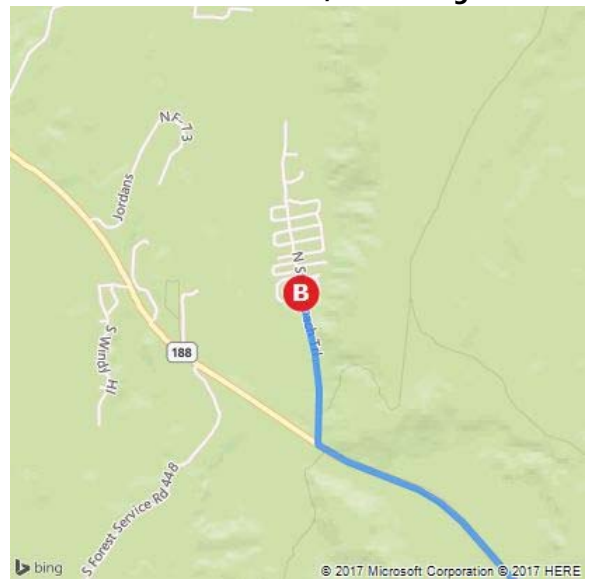

A Globe
B Roosevelt Resort Park, 350 N Stagecoach Trl, Roosevelt, AZ 85545

29 min, 22.1 mi
Light traffic (26 min without traffic)
Via US-60, AZ-188

GCCGA 2017 Auction Wrap-Up Meeting
Saturday, June 3, 2017
Meeting at 10:30 AM
Complementary Rib-Eye Sandwich Lunch at 12 noon

A Globe

↑	1. Depart US-60 / W Ash St toward W Cedar St	3.3 mi
↘	2. Turn right onto AZ-188 / N AZ Highway 188	18.2 mi, 20 min
↘	3. Turn right onto N Stagecoach Trl	0.5 mi
	4. Arrive at N Stagecoach Trl on the left The last intersection is Roosevelt Lake Resort If you reach E Minnow Cv, you've gone too far	

B Roosevelt Resort Park

A Globe

B Roosevelt Resort Park, 350 N Stagecoach...

These directions are subject to the Microsoft® Service Agreement and are for informational purposes only. No guarantee is made regarding their completeness or accuracy. Construction projects, traffic, or other events may cause actual conditions to differ from these results. Map and traffic data © 2017 HERE™.