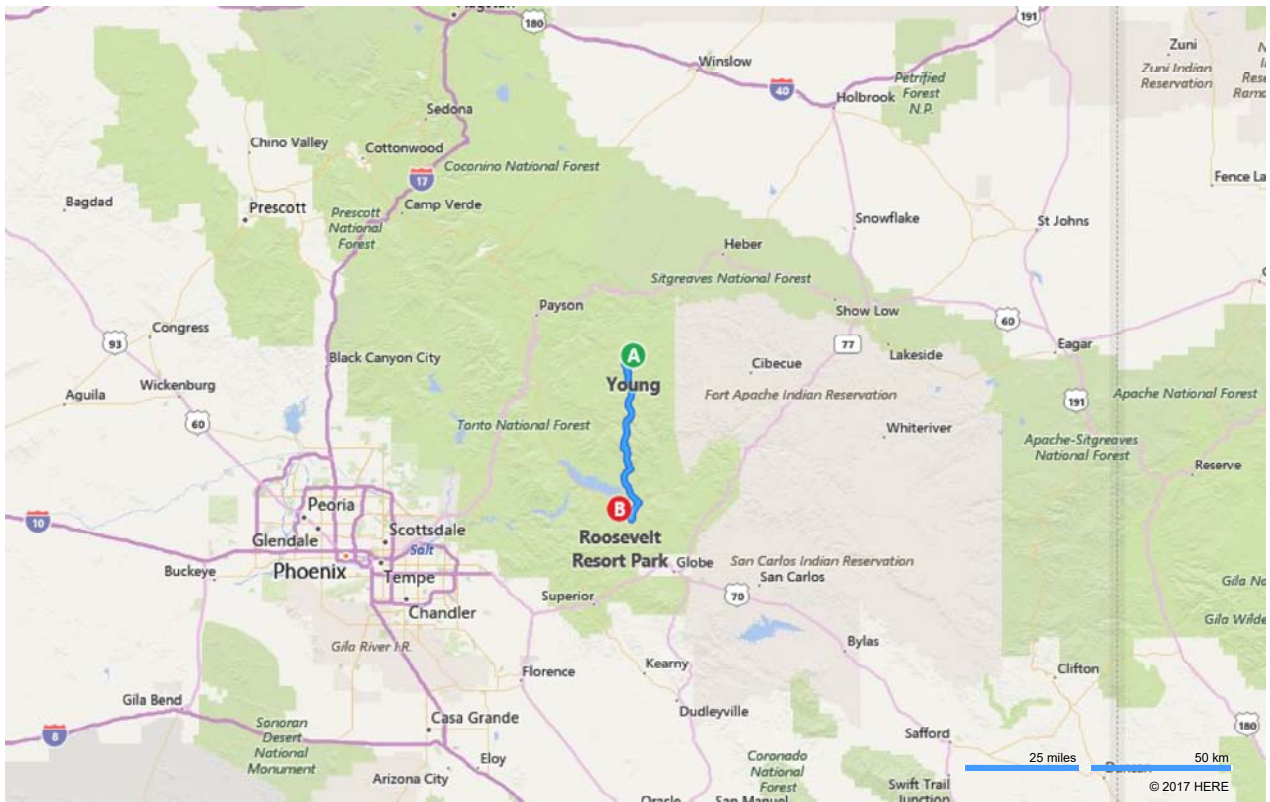

A Young
B Roosevelt Resort Park, 350 N Stagecoach Trl, Roosevelt, AZ 85545

1 hr 24 min, 52.6 mi
Light traffic (1 hr 24 min without traffic)
Via AZ-288

GCCGA 2017 Auction Wrap-Up Meeting
Saturday, June 3, 2017
Meeting at 10:30 AM
Complementary Rib-Eye Sandwich Lunch at 12 noon

A Young

↑	1. Depart AZ-288 toward N Buffalo Trl • <i>Unpaved Road</i>	48.5 mi, 1 hr 18 min
↘	2. Turn right onto AZ-188	3.5 mi
↘	3. Turn right onto N Stagecoach Trl	0.5 mi
	4. Arrive at N Stagecoach Trl on the left The last intersection is Roosevelt Lake Resort If you reach E Minnow Cv, you've gone too far	

B Roosevelt Resort Park

A Young

B Roosevelt Resort Park, 350 N Stagecoach...

These directions are subject to the Microsoft® Service Agreement and are for informational purposes only. No guarantee is made regarding their completeness or accuracy. Construction projects, traffic, or other events may cause actual conditions to differ from these results. Map and traffic data © 2017 HERE™.