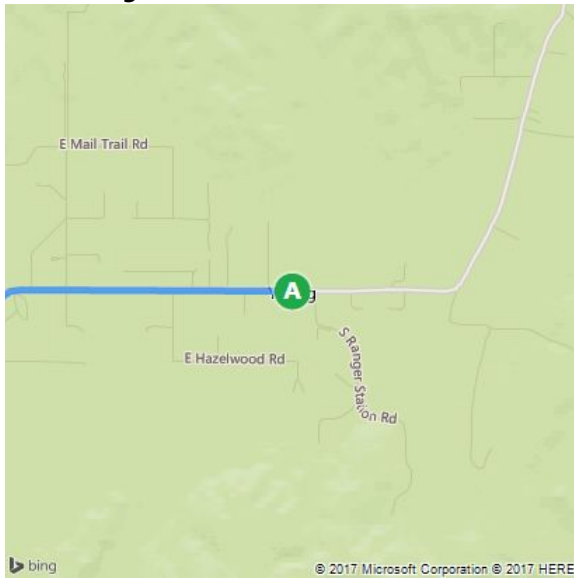

A Young
B Roosevelt Resort Park, 350 N Stagecoach Trl, Roosevelt, AZ 85545

1 hr 24 min, 52.6 mi
Light traffic (1 hr 24 min without traffic)
Via AZ-288

GCCGA 2017 Auction Wrap-Up Meeting
Saturday, June 3, 2017
Meeting at 10:30 AM
Complementary Rib-Eye Sandwich Lunch at 12 noon

A Young

↑	1. Depart AZ-288 toward N Buffalo Trl • <i>Unpaved Road</i>	48.5 mi, 1 hr 18 min
↘	2. Turn right onto AZ-188	3.5 mi
↘	3. Turn right onto N Stagecoach Trl	0.5 mi
	4. Arrive at N Stagecoach Trl on the left The last intersection is Roosevelt Lake Resort If you reach E Minnow Cv, you've gone too far	

B Roosevelt Resort Park

A Young

B Roosevelt Resort Park, 350 N Stagecoach...

These directions are subject to the Microsoft® Service Agreement and are for informational purposes only. No guarantee is made regarding their completeness or accuracy. Construction projects, traffic, or other events may cause actual conditions to differ from these results. Map and traffic data © 2017 HERE™.