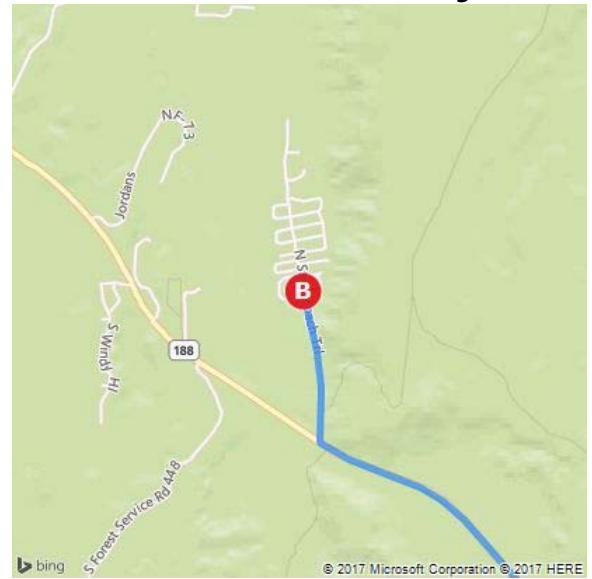

A Young
B Roosevelt Resort Park, 350 N Stagecoach Trl, Roosevelt, AZ 85545

1 hr 24 min, 52.6 mi
Light traffic (1 hr 24 min without traffic)
Via AZ-288

GCCGA 2017 Auction Wrap-Up Meeting
Saturday, June 3, 2017
Meeting at 10:30 AM
Complementary Rib-Eye Sandwich Lunch at 12 noon

A Young

↑	1. Depart AZ-288 toward N Buffalo Trl • <i>Unpaved Road</i>	48.5 mi, 1 hr 18 min
↘	2. Turn right onto AZ-188	3.5 mi
↘	3. Turn right onto N Stagecoach Trl	0.5 mi
	4. Arrive at N Stagecoach Trl on the left The last intersection is Roosevelt Lake Resort If you reach E Minnow Cv, you've gone too far	

B Roosevelt Resort Park

A Young

B Roosevelt Resort Park, 350 N Stagecoach...

These directions are subject to the Microsoft® Service Agreement and are for informational purposes only. No guarantee is made regarding their completeness or accuracy. Construction projects, traffic, or other events may cause actual conditions to differ from these results. Map and traffic data © 2017 HERE™.